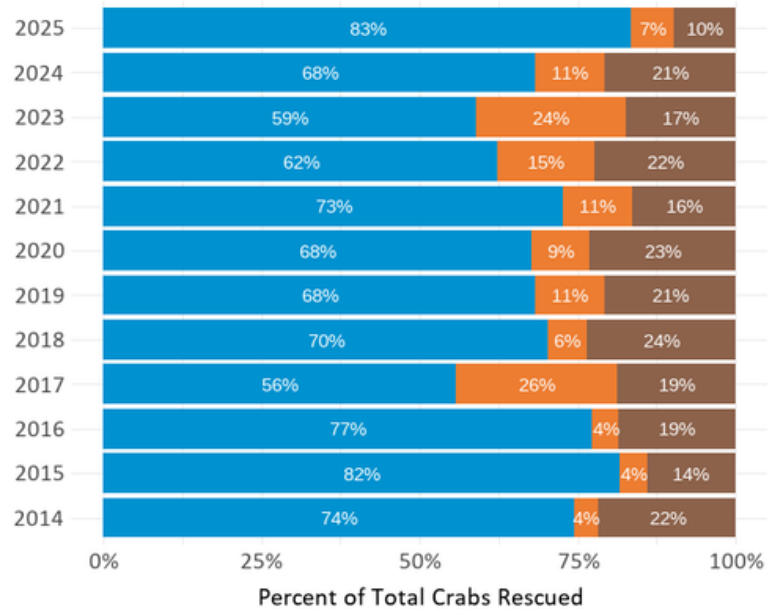

RETURN the FAVOR

returnthefavornj.org

2025 Results

140,958
Horseshoe Crabs
Rescued

106
Walk
Leaders

2,697
Volunteer
Hours

608
Rescue
Walks

- 21 walks with > 1,000 overturned
- 6 walks with > 2,000 overturned
- 2 walks with > 3,000 overturned

What Stood Out?

2025 was a year of both highs and lows; RTF documented its highest percentage of overturned crabs and lowest percentage of man-made impingements to date. The season was also marked by unfavorable weather around the full and new moons that limited spawning activities to fewer days, possibly contributing to the record-breaking numbers volunteers rescued on some walks.