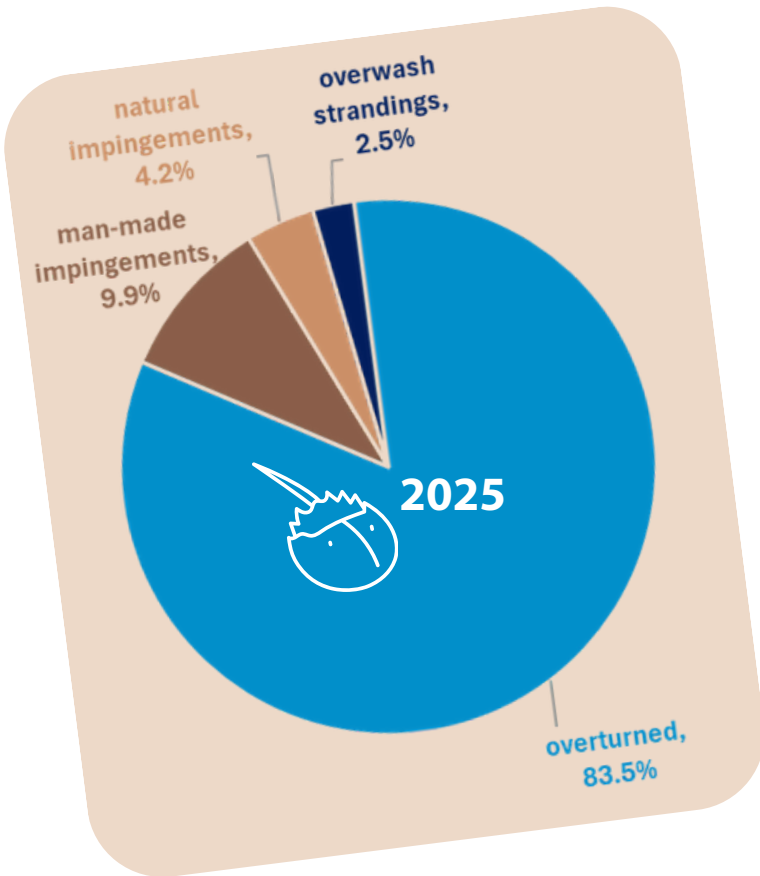

RETURN the FAVOR

returnthefavornj.org

2025 Results

140,958
Horseshoe Crabs
Rescued

106
Walk
Leaders

2,697
Volunteer
Hours

608
Rescue
Walks

- 21 walks with > 1,000 overturned
- 6 walks with > 2,000 overturned
- 2 walks with > 3,000 overturned

What Stood Out?

2025 was a year of both highs and lows; RTF documented its highest percentage of overturned crabs and lowest percentage of man-made impingements to date. The season was also marked by unfavorable weather around the full and new moons that limited spawning activities to fewer days, possibly contributing to the record-breaking numbers volunteers rescued on some walks.